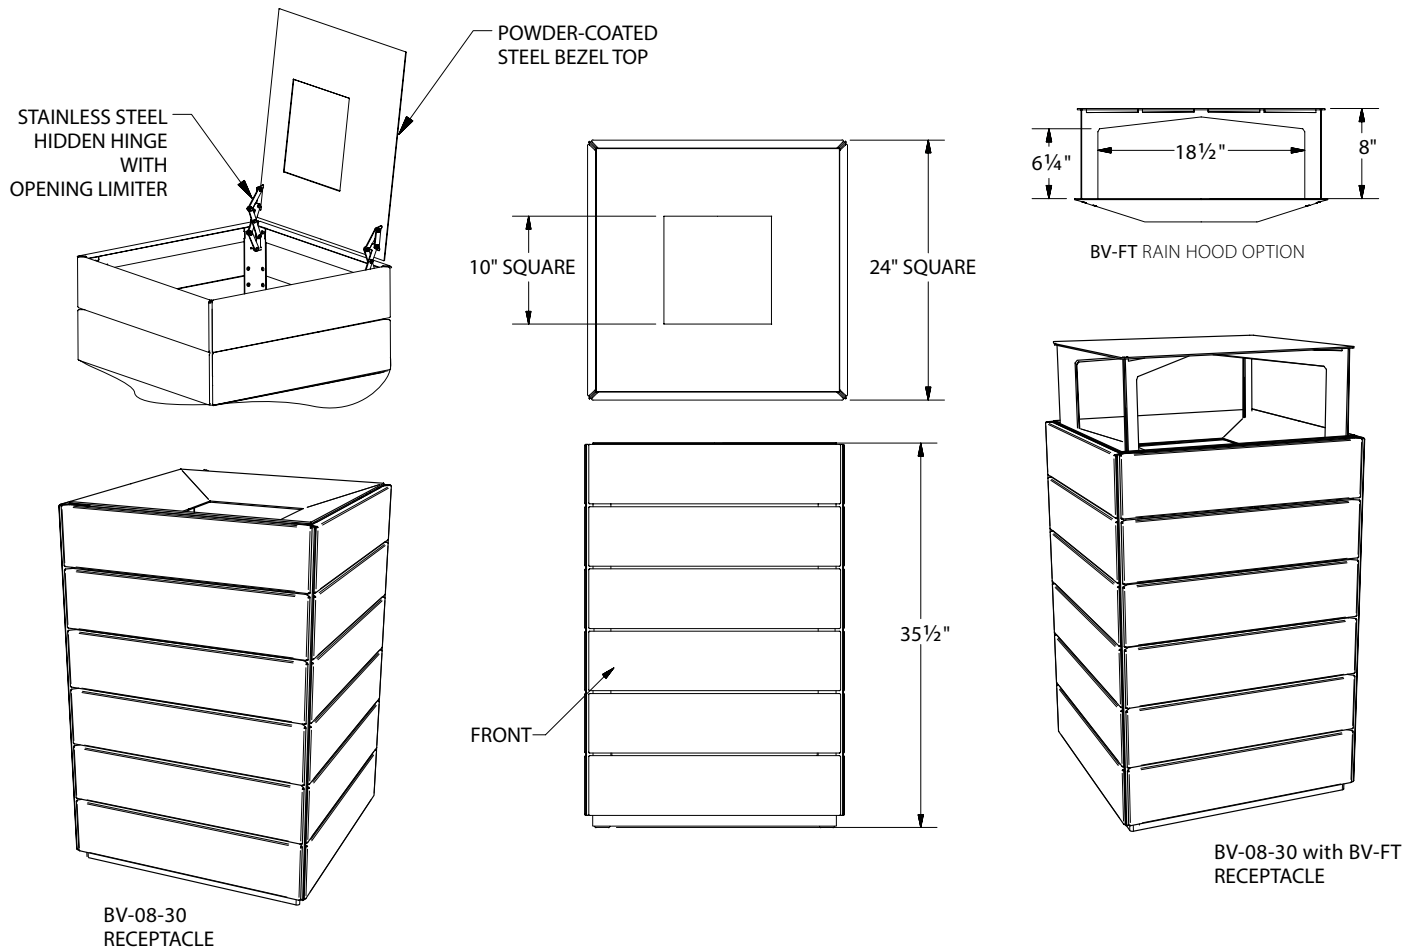

Boulevard™ Bins and Recyclers

Materials: Boulevard Wood & Mild Steel

Our Boulevard wood trash receptacles are designed as an addition to complement our Boulevard wood planters and site furniture. It is a top open, top access style and may be delivered with an optional Rain Hood. The Boulevard receptacle is recommended for smaller, distinct environments such as cafes or roof tops. Tournesol's environmentally-friendly Boulevard wood is designed for 25+ years of service and makes a beautiful, long-lasting commercial-grade receptacle.

- Manufactured with a sturdy 11 gauge frame with corrosion resistant undercoat and black powder-coated finish
- Boulevard receptacles include a 30 gal. removable plastic liner
- Available in flat, hinged top for top-open access or with optional rain hood
- Matching planters, and benches available

Boulevard Receptacles - Trash Bins & Recyclers

Part. No.	Collection	Material	Description	Weight Lbs.
BV-08-30	Boulevard	Wood/Steel	Boulevard receptacle standard hinged top open/top access, 24" sq., 35-12" H with 30 gal. HDPE Liner	100
BV-FT	Boulevard	Steel	Flat top rain hood for BV-08-30 receptacle, with hood 43-1/2" H	25