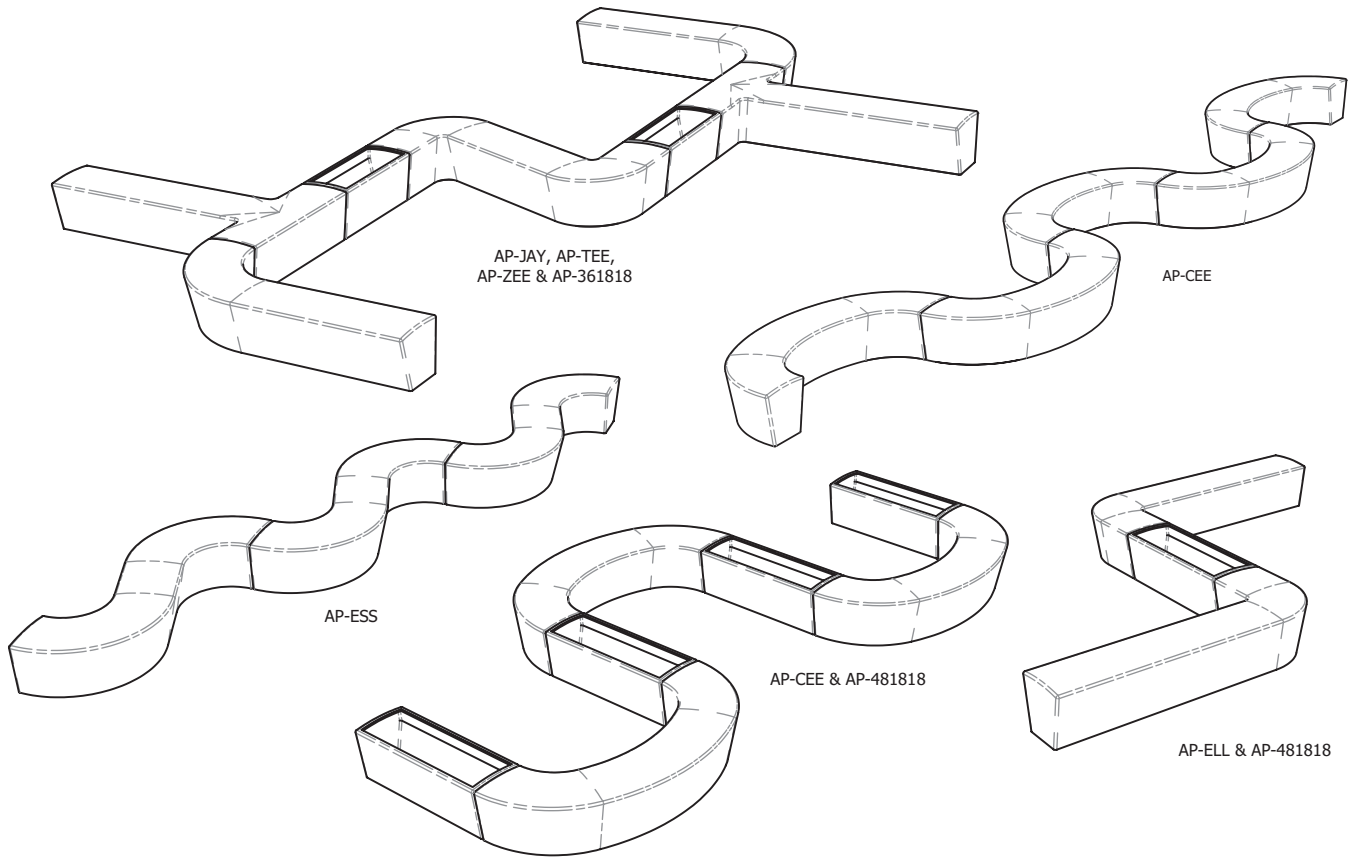

Alpha Collection - GFRC Benches and Planters

Sample Configurations

Note: All letter benches are 96" long. Benches are available with hidden internal or exterior anchor brackets - see product drawings for details. Products are treated with medium duty sealant. Planters will be delivered with drain holes unless otherwise specified. Optional skate deterrents to be installed in the field.

All Alpha Collection GFRC benches and matching planters are available in all Tournesol Siteworks GFRC lightweight concrete colors, in either Sandblast or Acid Etch finishes. Please contact your salesperson for samples or details.