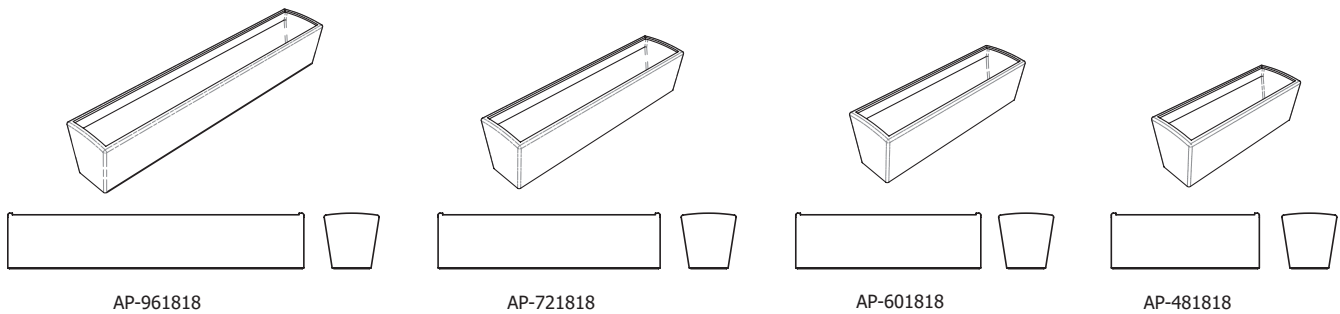

## Alpha Collection - GFRC Benches and Planters

Part No.	Description	Size	Weight
AP-CEE	Lightweight GFRC concrete letter "C" bench	96" x 36" x 18"	315
AP-EYE	Lightweight GFRC concrete letter "I" bench	96" x 18" x 18"	286
AP-EYE	Lightweight GFRC concrete letter "I" bench	96" x 18" x 18"	286
AP-JAY	Lightweight GFRC concrete letter "J" bench	96" x 36" x 18"	300
AP-ELL	Lightweight GFRC concrete letter "L" bench	96" x 36" x 18"	325
AP-ESS	Lightweight GFRC concrete letter "S" bench	96" x 36" x 18"	312
AP-TEE	Lightweight GFRC concrete letter "T" bench	96" x 48" x 18"	365
AP-EXX	Lightweight GFRC concrete letter "X" bench	96" x 57" x 18"	468
AP-ZEE	Lightweight GFRC concrete letter "Z" bench	96" x 36" x 18"	365
AP-241818	Lightweight GFRC concrete 24" Alpha planter	24" x 18" x 18"	92
AP-361818	Lightweight GFRC concrete 36" Alpha planter	36" x 18" x 18"	118
AP-481818	Lightweight GFRC concrete 48" Alpha planter	48" x 18" x 18"	143
AP-601818	Lightweight GFRC concrete 60" Alpha planter	60" x 18" x 18"	182
AP-721818	Lightweight GFRC concrete 72" Alpha planter	72" x 18" x 18"	208
AP-961818	Lightweight GFRC concrete 96" Alpha planter	96" x 18" x 18"	275
AP-24	Lightweight GFRC concrete 24" Alpha Straight bench	24" x 18" x 18"	93
AP-48	Lightweight GFRC concrete 48" Alpha Straight bench	48" x 18" x 18"	155
AP-72	Lightweight GFRC concrete 72" Alpha Straight bench	72" x 18" x 18"	218
AP-1845	Lightweight GFRC concrete 18" x 45 Alpha angle bench	43" x 43" x 18"	135
AP-1890	Lightweight GFRC concrete 18" x 90 Alpha right angle bench	36" x 36" x 18"	160