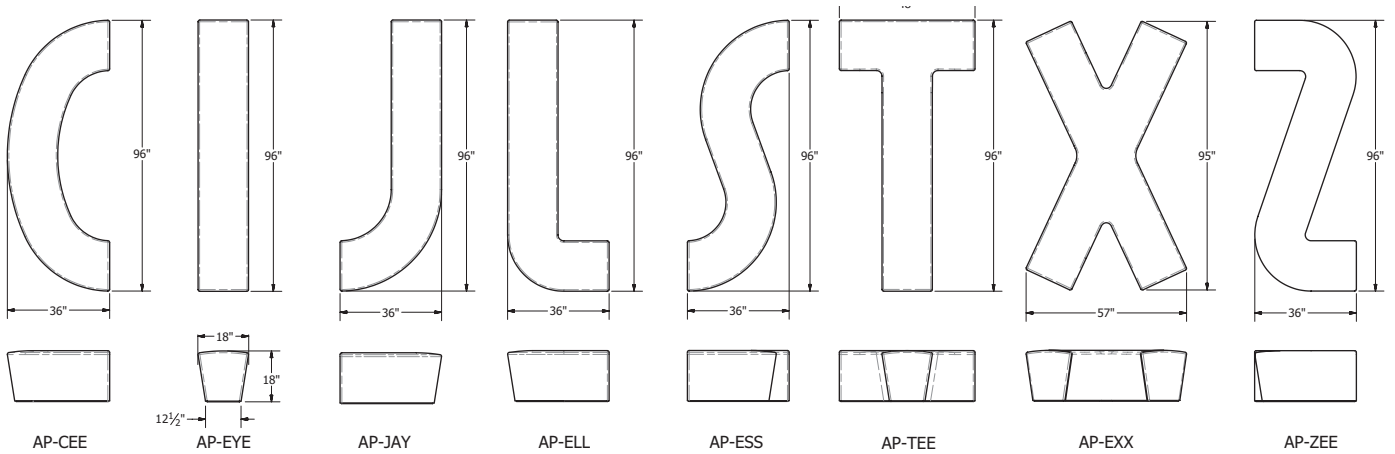

## Alpha Collection - GFRC Benches and Planters

Part No.	Description	Size	Weight
AP-CEE	Lightweight GFRC concrete letter "C" bench	96" x 36" x 18"	315
AP-EYE	Lightweight GFRC concrete letter "I" bench	96" x 18" x 18"	286
AP-EYE	Lightweight GFRC concrete letter "I" bench	96" x 18" x 18"	286
AP-JAY	Lightweight GFRC concrete letter "J" bench	96" x 36" x 18"	300
AP-ELL	Lightweight GFRC concrete letter "L" bench	96" x 36" x 18"	325
AP-ESS	Lightweight GFRC concrete letter "S" bench	96" x 36" x 18"	312
AP-TEE	Lightweight GFRC concrete letter "T" bench	96" x 48" x 18"	365
AP-EXX	Lightweight GFRC concrete letter "X" bench	96" x 57" x 18"	468
AP-ZEE	Lightweight GFRC concrete letter "Z" bench	96" x 36" x 18"	365
AP-241818	Lightweight GFRC concrete 24" Alpha planter	24" x 18" x 18"	92
AP-361818	Lightweight GFRC concrete 36" Alpha planter	36" x 18" x 18"	118
AP-481818	Lightweight GFRC concrete 48" Alpha planter	48" x 18" x 18"	143
AP-601818	Lightweight GFRC concrete 60" Alpha planter	60" x 18" x 18"	182
AP-721818	Lightweight GFRC concrete 72" Alpha planter	72" x 18" x 18"	208
AP-961818	Lightweight GFRC concrete 96" Alpha planter	96" x 18" x 18"	275
AP-24	Lightweight GFRC concrete 24" Alpha Straight bench	24" x 18" x 18"	93
AP-48	Lightweight GFRC concrete 48" Alpha Straight bench	48" x 18" x 18"	155
AP-72	Lightweight GFRC concrete 72" Alpha Straight bench	72" x 18" x 18"	218
AP-1845	Lightweight GFRC concrete 18" x 45 Alpha angle bench	43" x 43" x 18"	135
AP-1890	Lightweight GFRC concrete 18" x 90 Alpha right angle bench	36" x 36" x 18"	160

### Sample Configurations

Note: All letter benches are 96" long. Benches are available with hidden internal or exterior anchor brackets - see product drawings for details. Products are treated with medium duty sealant. Planters will be delivered with drain holes unless otherwise specified. Optional skate deterrents to be installed in the field.