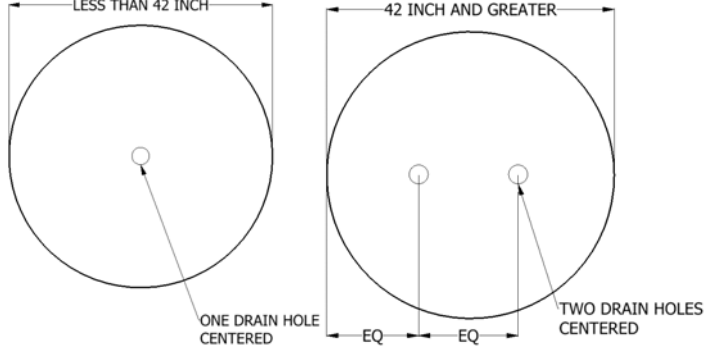

Planter Drain Hole Guide

If requested, Tournesol Siteworks will provide planter drain holes (1 5/8" Dia.) in the quantities shown below. Please speak with your sales representative to discuss custom options for other requirements.

Square Planters

Round Planters

Rectangular Planters – centered on all widths

Note: All dimensions are approximate and the location of drain holes can vary +/- 1/2"