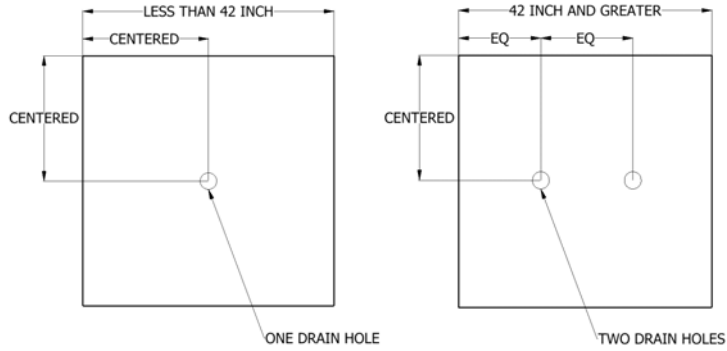

Planter Drain Hole Guide

If requested, Tournesol Siteworks will provide planter drain holes (1 5/8" Dia.) in the quantities shown below. Please speak with your sales representative to discuss custom options for other requirements.

Square Planters

Round Planters

Rectangular Planters – centered on all widths

Note: All dimensions are approximate and the location of drain holes can vary +/- 1/2"