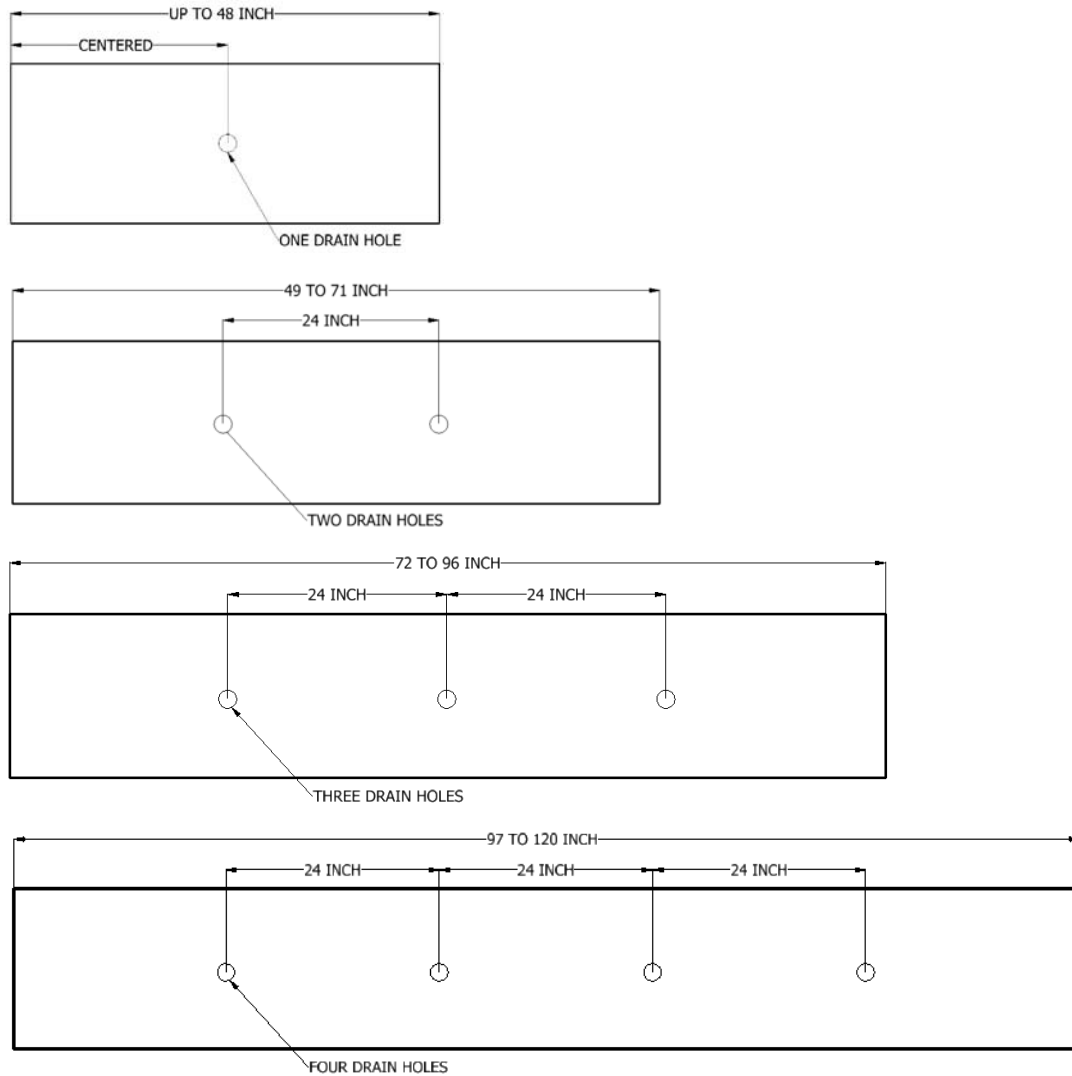

Planter Drain Hole Guide

If requested, Tournesol Siteworks will provide planter drain holes (1 5/8" Dia.) in the quantities shown below. Please speak with your sales representative to discuss custom options for other requirements.

Square Planters

Round Planters

Rectangular Planters – centered on all widths

Note: All dimensions are approximate and the location of drain holes can vary +/- 1/2"